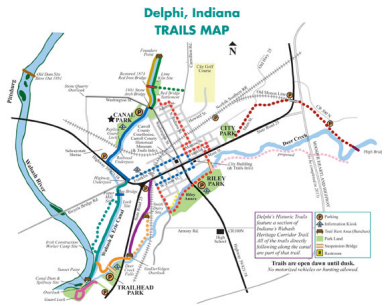

## Parks Information

---

The City of Delphi provides five parks for the enjoyment of residents and visitors: City Park, Overlook Park, Riley Park, Riley Park Annex, and Trailhead Park. Together these parks offer sports facilities for basketball, tennis, baseball/softball, volleyball and soccer. Most of the parks offer picnic tables, a picnic shelter, and playground equipment. There are many paths and trails through out the parks system that are suitable for walking, bicycling or enjoying nature or the history of the area. Riley Cabin and picnic shelters can be rented for special occasions.